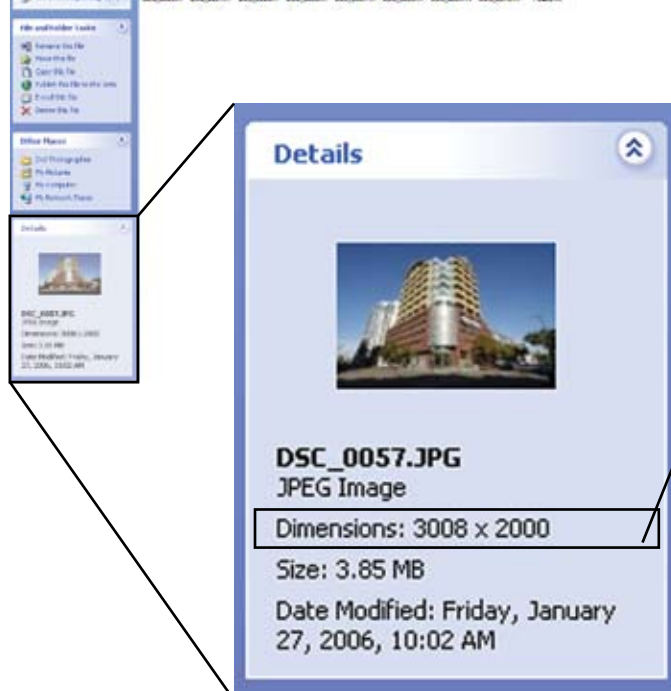

2048x1536 (3 Megapixels)

2240x1680 (4 Megapixels)

2560x1920 (5 Megapixels)

(Any other higher resolutions are gladly accepted)

How to tell the resolution of a photo:

single-click on the  
icon of the photo

look in the box  
on the left

under  
"dimensions"  
will be the  
resolution  
of your photo

**This is the dimensions  
of the photograph**